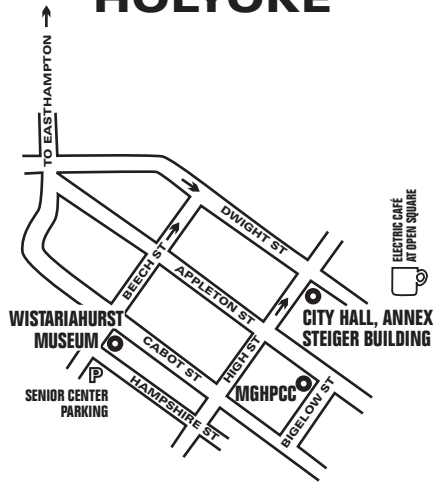

HOLYOKE

WWW.REACHFEST.COM