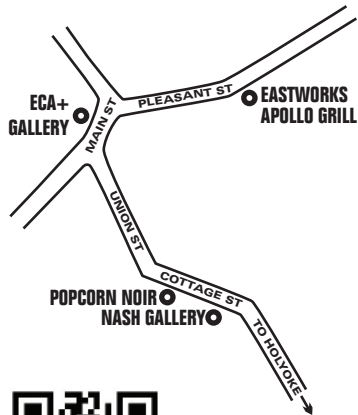

EASTHAMPTON